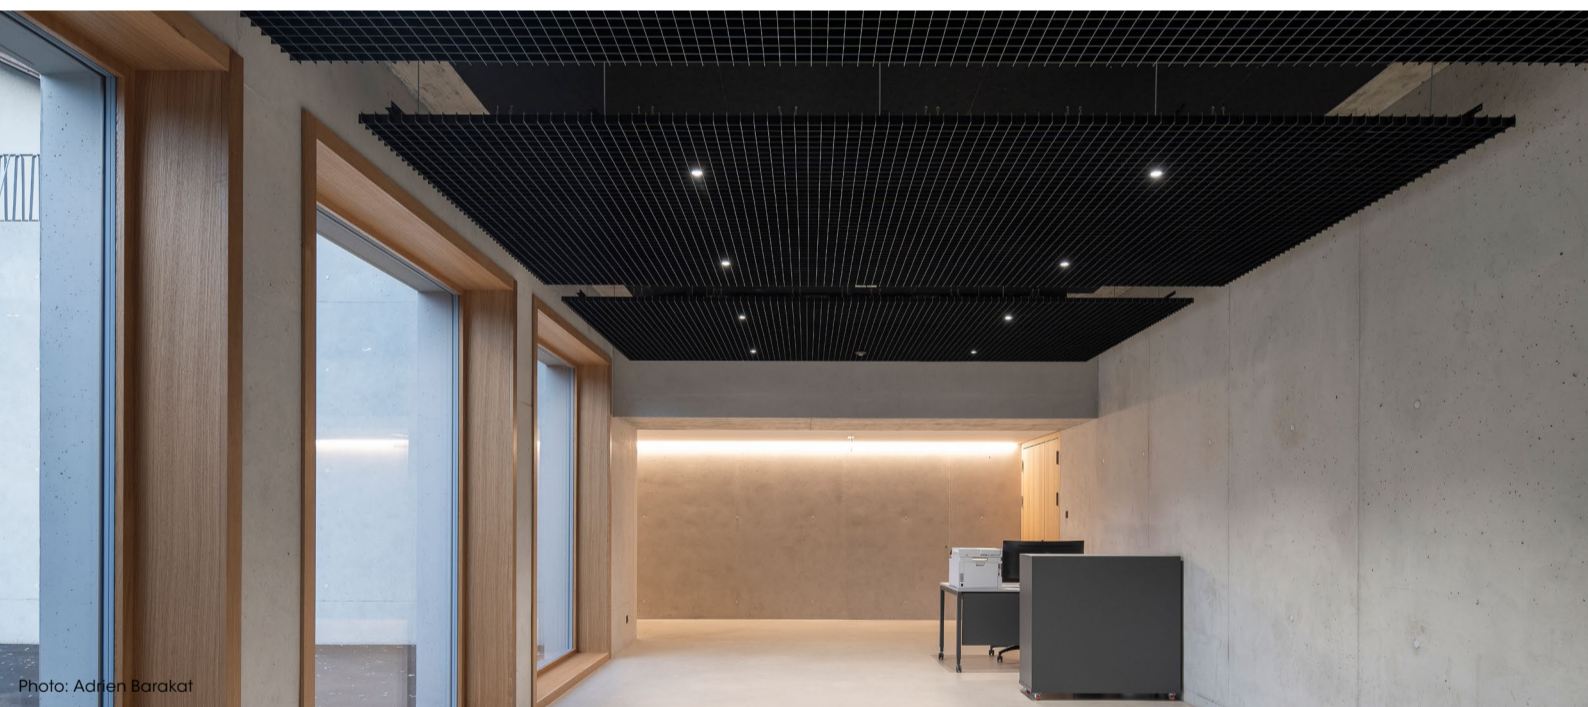

Photo: Adrien Barakat