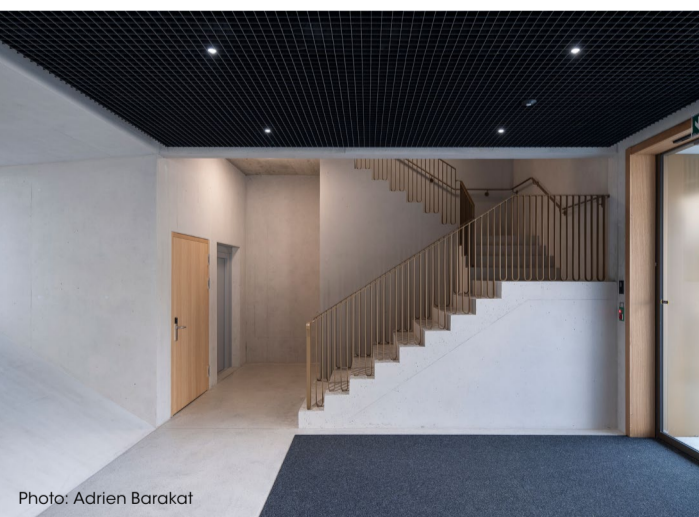

Photo: Adrien Barakat