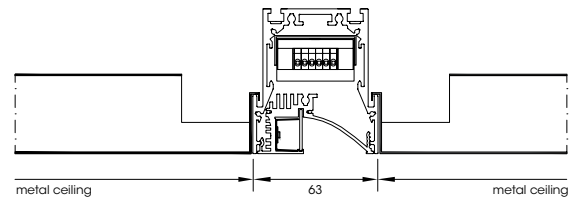

Coding colour: pastel blue

**Profile** | L = max. 6000mm

**Cover** | L = max. 3000mm

IP20

**Other lengths:** on request