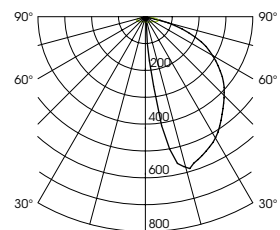

Wallwasher