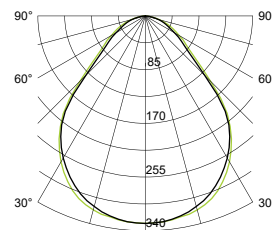

Cover microprismatic with diffuser [MPD]