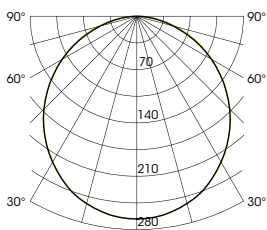

Cover PMMA diffuse [D]