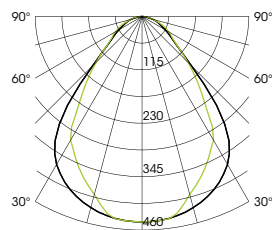

Cover microprismatic clear [MPC]