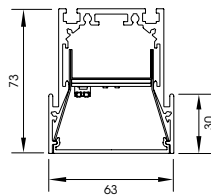

Coding colour: pastel blue

**Profile** | L = max. 6000mm

**Cover** | L = max. 3000mm

IP20

**Other lengths:** on request