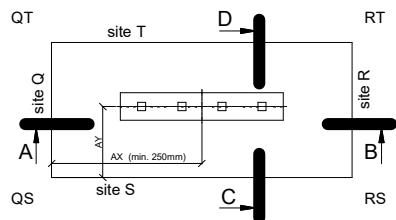

PUNTEO SP 1x4 S01: integration in Polylam ceiling Modul

detail view M 1:1 PUNTEO SP1x4S01x03

02 Mounting clamp bracket unit:
advertised separately for the
desired Polylam Buffer Height!

Examples:

PUNTEO® - SP1x4 - S01

light distribution curve [LDC]

PUNTEO S25 | Index "a" -2x45°

01	LED lighting insert
02	Mounting clamp bracket unit (advertised separately)
03	Polylam Buffer for 4 x S25
04	LED-board
05	Reflector Square 2x45°
06	LED driver
07	Connection terminal 5pol.
08	Male Plug GST15i5 pastel blue L=1m
09	Female Plug GST 15i5 pb for on site connection
10	

Technik Stand 2023 - 09		separate drawing	
<small>(techn. Angaben bei Vollast)</small>			
Order number - 4000K	PUNSP1x4S01a01	PUNSP1x4S01b01	1
Order number - 3000K	PUNSP1x4S01a02	PUNSP1x4S01b02	1
Order number - 2700 / 5000K	PUNSP1x4S01a03	PUNSP1x4S01b03	1
L x W x Height [mm]	490 x 36 x 91	490 x 46 x 92	
Surface	natural anodized	natural anodized	
Light Modul Weight [kg - aprox.]	1,5	1,5	
Light distribution	2 x 45°	asymmetrical	
Colour rendering index CRI	> 80	> 80	
LED lumen [@ 350mA] 4x4 LEDs	2176 lm @ 4000K	2176 lm @ 4000K	
	2032 lm @ 3000K	2032 lm @ 3000K	
Light output ration - LOR [%]	2056 lm @ 2700 / 5000K	2056 lm @ 2700 / 5000K	
	91%	86%	
Total Power [W]	16	16	
Dali Address / LED-Driver	1 / 1 tunable white: 2/2	1 / 1 tunable white: 2/2	
electric connection	Stecker GST15i5 pastelblau (230V / 50Hz +Dali)	Stecker GST15i5 pastelblau (230V / 50Hz +Dali)	
LED driver per circuit breaker @ C13 / B13	28 / 17 tunable white 14 / 8	28 / 17 tunable white 14 / 8	