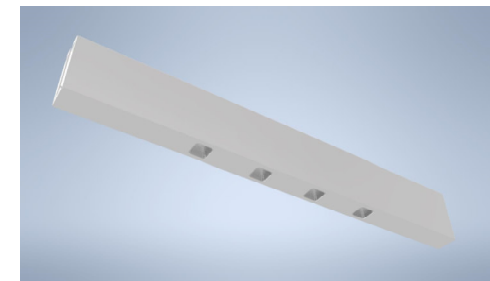

PUNTEO SP 1x4 S01: integration in Polylam ceiling Modul

detail view M 1:1 PUNTEO SP1x4S01x03

02 Mounting clamp bracket unit:
advertised separately for the
desired Polylam Buffer Height!

Examples:

PUNTEO® - SP1x4 - S01

POINT | Integration in Polylam Buffer

- Ceiling cut-out: assembled by Durlum ceiling system
- Protection class: I
- Degree of protection: IP20
- Ambient temp.: <35°C
- Elektric connection: 230V / 50Hz + Dali
- Accessories: Can be mounting with clamping technology in Polylam Buffer. Luminaire is delivered plug ready!

light distribution curve [LDC]

PUNTEO S25 | Index "a" -2x45°

01	LED lighting insert
02	Mounting clamp bracket unit (advertised separately)
03	Polylam Buffer for 4 x S25
04	LED-board
05	Reflector Square 2x45°
06	LED driver
07	Connection terminal 5pol.
08	Male Plug GST15i5 pastel blue L=1m
09	Female Plug GST 15i5 pb for on site connection
10	

Technik Stand 2023 - 09		separate drawing	
<small>(techn. Angaben bei Vollast)</small>			
Order number - 4000K	PUNSP1x4S01a01	PUNSP1x4S01b01	1
Order number - 3000K	PUNSP1x4S01a02	PUNSP1x4S01b02	1
Order number - 2700 / 5000K	PUNSP1x4S01a03	PUNSP1x4S01b03	1
L x W x Height [mm]	490 x 36 x 91	490 x 46 x 92	
Surface	natural anodized	natural anodized	
Light Modul Weight [kg - aprox.]	1,5	1,5	
Light distribution	2 x 45°	asymmetrical	
Colour rendering index CRI	> 80	> 80	
LED lumen [@ 350mA] 4x4 LEDs	2176 lm @ 4000K	2176 lm @ 4000K	
	2032 lm @ 3000K	2032 lm @ 3000K	
Light output ration - LOR [%]	2056 lm @ 2700 / 5000K	2056 lm @ 2700 / 5000K	
	91%	86%	
Total Power [W]	16	16	
Dali Address / LED-Driver	1 / 1 tunable white: 2/2	1 / 1 tunable white: 2/2	
electric connection	Stecker GST15i5 pastelblau (230V / 50Hz +Dali)	Stecker GST15i5 pastelblau (230V / 50Hz +Dali)	
LED driver per circuit breaker @ C13 / B13	28 / 17 tunable white 14 / 8	28 / 17 tunable white 14 / 8	