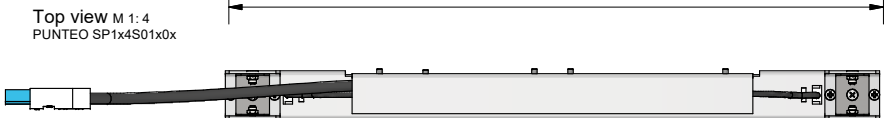

PUNTEO SP 1x4 S01: integration in Polylam ceiling Modul

detail view M 1:1 PUNTEO SP1x4S01x03

02 Mounting clamp bracket unit:
advertised separately for the
desired Polylam Buffer Height!

Examples:

PUNTEO® - SP1x4 - S01

POINT | Integration in Polylam Buffer

- Ceiling cut-out: assembled by Durlum ceiling system
- Protection class: I
- Degree of protection: IP20
- Ambient temp.: <35°C
- Elektric connection: 230V / 50Hz + Dali
- Accessories: Can be mounting with clamping technology in Polylam Buffer. Luminaire is delivered plug ready!

light distribution curve [LDC]

PUNTEO S25 | Index "a" -2x45°

01	LED lighting insert
02	Mounting clamp bracket unit (advertised separately)
03	Polylam Buffer for 4 x S25
04	LED-board
05	Reflector Square 2x45°
06	LED driver
07	Connection terminal 5pol.
08	Male Plug GST15i5 pastel blue L=1m
09	Female Plug GST 15i5 pb for on site connection
10	

Technik Stand 2023 - 09		separate drawing	
<small>(techn. Angaben bei Vollast)</small>			
Order number - 4000K	PUNSP1x4S01a01	PUNSP1x4S01b01	1
Order number - 3000K	PUNSP1x4S01a02	PUNSP1x4S01b02	1
Order number - 2700 / 5000K	PUNSP1x4S01a03	PUNSP1x4S01b03	1
L x W x Height [mm]	490 x 36 x 91	490 x 46 x 92	
Surface	natural anodized	natural anodized	
Light Modul Weight [kg - aprox.]	1,5	1,5	
Light distribution	2 x 45°	asymmetrical	
Colour rendering index CRI	> 80	> 80	
LED lumen [@ 350mA] 4x4 LEDs	2176 lm @ 4000K	2176 lm @ 4000K	
	2032 lm @ 3000K	2032 lm @ 3000K	
Light output ration - LOR [%]	2056 lm @ 2700 / 5000K	2056 lm @ 2700 / 5000K	
	91%	86%	
Total Power [W]	16	16	
Dali Address / LED-Driver	1 / 1 tunable white: 2/2	1 / 1 tunable white: 2/2	
electric connection	Stecker GST15i5 pastelblau (230V / 50Hz +Dali)	Stecker GST15i5 pastelblau (230V / 50Hz +Dali)	
LED driver per circuit breaker @ C13 / B13	28 / 17 tunable white 14 / 8	28 / 17 tunable white 14 / 8	