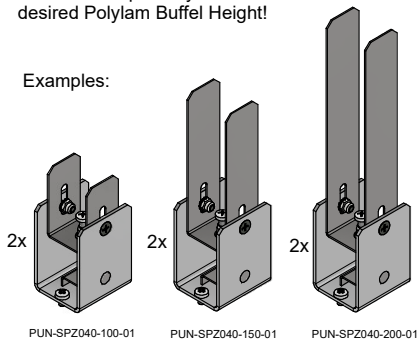

PUNTEO SP 1x4 S01: integration in Polylam ceiling Modul

detail view M 1:1 PUNTEO SP1x4S01x03

02 Mounting clamp bracket unit:
advertised separately for the
desired Polylam Buffer Height!

Examples:

PUNTEO® - SP1x4 - S01

POINT | Integration in Polylam Buffer

- Ceiling cut-out: assembled by Durlum ceiling system
- Protection class: I
- Degree of protection: IP20
- Ambient temp.: <35°C
- Elektric connection: 230V / 50Hz + Dali
- Accessories: Can be mounting with clamping technology in Polylam Buffer. Luminaire is delivered plug ready!

light distribution curve [LDC]

PUNTEO S25 | Index "a" -2x45°

01	LED lighting insert
02	Mounting clamp bracket unit (advertised separately)
03	Polylam Buffer for 4 x S25
04	LED-board
05	Reflector Square 2x45°
06	LED driver
07	Connection terminal 5pol.
08	Male Plug GST15i5 pastel blue L=1m
09	Female Plug GST 15i5 pb for on site connection
10	

Technik Stand 2023 - 09		separate drawing	
<small>(techn. Angaben bei Vollast)</small>			
Order number - 4000K	PUNSP1x4S01a01	PUNSP1x4S01b01	1
Order number - 3000K	PUNSP1x4S01a02	PUNSP1x4S01b02	1
Order number - 2700 / 5000K	PUNSP1x4S01a03	PUNSP1x4S01b03	1
L x W x Height [mm]	490 x 36 x 91	490 x 46 x 92	
Surface	natural anodized	natural anodized	
Light Modul Weight [kg - aprox.]	1,5	1,5	
Light distribution	2 x 45°	asymmetrical	
Colour rendering index CRI	> 80	> 80	
LED lumen [@ 350mA] 4x4 LEDs	2176 lm @ 4000K	2176 lm @ 4000K	
	2032 lm @ 3000K	2032 lm @ 3000K	
Light output ration - LOR [%]	2056 lm @ 2700 / 5000K	2056 lm @ 2700 / 5000K	
	91%	86%	
Total Power [W]	16	16	
Dali Address / LED-Driver	1 / 1 tunable white: 2/2	1 / 1 tunable white: 2/2	
electric connection	Stecker GST15i5 pastelblau (230V / 50Hz +Dali)	Stecker GST15i5 pastelblau (230V / 50Hz +Dali)	
LED driver per circuit breaker @ C13 / B13	28 / 17 tunable white 14 / 8	28 / 17 tunable white 14 / 8	