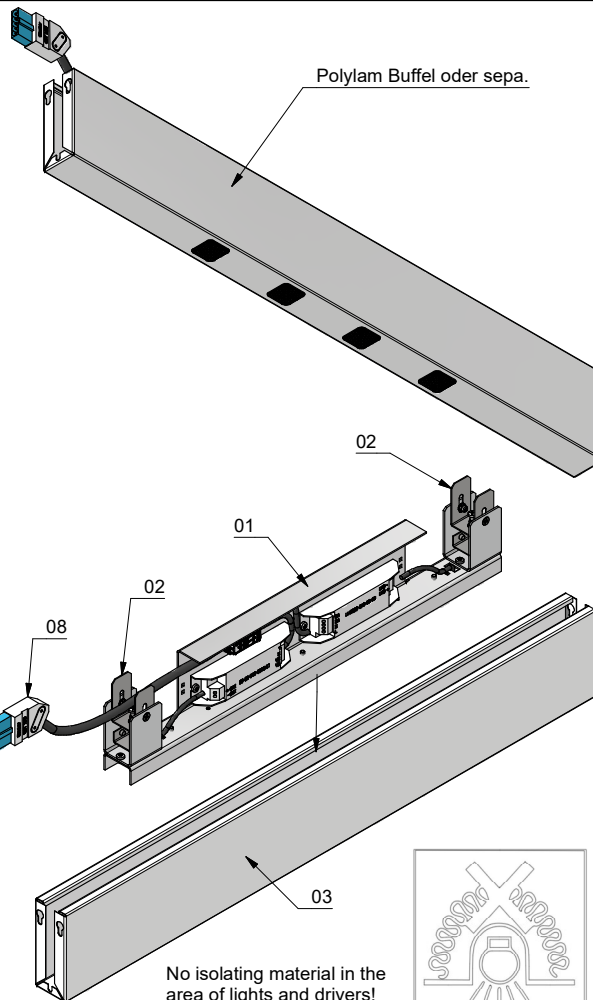

PUNTEO SP 1x4 S01: integration in Polylam ceiling Modul

detail view M 1:1 PUNTEO SP1x4S01x03

02 Mounting clamp bracket unit:
advertised separately for the
desired Polylam Buffer Height!

Examples:

PUNTEO® - SP1x4 - S01

POINT | Integration in Polylam Buffer

- Ceiling cut-out: assembled by Durlum ceiling system
- Protection class: I
- Degree of protection: IP20
- Ambient temp.: <35°C
- Elektric connection: 230V / 50Hz + Dali
- Accessories: Can be mounting with clamping technology in Polylam Buffer. Luminaire is delivered plug ready!

light distribution curve [LDC]

PUNTEO S25 | Index "a" -2x45°

01	LED lighting insert
02	Mounting clamp bracket unit (advertised separately)
03	Polylam Buffer for 4 x S25
04	LED-board
05	Reflector Square 2x45°
06	LED driver
07	Connection terminal 5pol.
08	Male Plug GST15i5 pastel blue L=1m
09	Female Plug GST 15i5 pb for on site connection
10	

Technik Stand 2023 - 09		separate drawing	
<small>(techn. Angaben bei Vollast)</small>			
Order number - 4000K	PUNSP1x4S01a01	PUNSP1x4S01b01	1
Order number - 3000K	PUNSP1x4S01a02	PUNSP1x4S01b02	1
Order number - 2700 / 5000K	PUNSP1x4S01a03	PUNSP1x4S01b03	1
L x W x Height [mm]	490 x 36 x 91	490 x 46 x 92	
Surface	natural anodized	natural anodized	
Light Modul Weight [kg - aprox.]	1,5	1,5	
Light distribution	2 x 45°	asymmetrical	
Colour rendering index CRI	> 80	> 80	
LED lumen [@ 350mA] 4x4 LEDs	2176 lm @ 4000K	2176 lm @ 4000K	
	2032 lm @ 3000K	2032 lm @ 3000K	
Light output ration - LOR [%]	2056 lm @ 2700 / 5000K	2056 lm @ 2700 / 5000K	
	91%	86%	
Total Power [W]	16	16	
Dali Address / LED-Driver	1 / 1 tunable white: 2/2	1 / 1 tunable white: 2/2	
electric connection	Stecker GST15i5 pastelblau (230V / 50Hz +Dali)	Stecker GST15i5 pastelblau (230V / 50Hz +Dali)	
LED driver per circuit breaker @ C13 / B13	28 / 17 tunable white 14 / 8	28 / 17 tunable white 14 / 8	