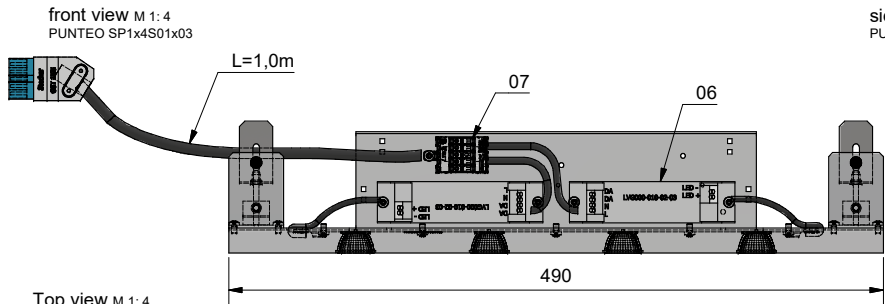

PUNTEO SP 1x4 S01: integration in Polylam ceiling Modul

detail view M 1:1 PUNTEO SP1x4S01x03

02 Mounting clamp bracket unit:
advertised separately for the
desired Polylam Buffer Height!

Examples:

PUNTEO® - SP1x4 - S01

POINT | Integration in Polylam Buffer

- Ceiling cut-out: assembled by Durlum ceiling system
- Protection class: I
- Degree of protection: IP20
- Ambient temp.: <35°C
- Elektric connection: 230V / 50Hz + Dali
- Accessories: Can be mounting with clamping technology in Polylam Buffer. Luminaire is delivered plug ready!

light distribution curve [LDC]

PUNTEO S25 | Index "a" -2x45°

01	LED lighting insert
02	Mounting clamp bracket unit (advertised separately)
03	Polylam Buffer for 4 x S25
04	LED-board
05	Reflector Square 2x45°
06	LED driver
07	Connection terminal 5pol.
08	Male Plug GST15i5 pastel blue L=1m
09	Female Plug GST 15i5 pb for on site connection
10	

Technik Stand 2023 - 09		separate drawing	
<small>(techn. Angaben bei Vollast)</small>			
Order number - 4000K	PUNSP1x4S01a01	PUNSP1x4S01b01	1
Order number - 3000K	PUNSP1x4S01a02	PUNSP1x4S01b02	1
Order number - 2700 / 5000K	PUNSP1x4S01a03	PUNSP1x4S01b03	1
L x W x Height [mm]	490 x 36 x 91	490 x 46 x 92	
Surface	natural anodized	natural anodized	
Light Modul Weight [kg - aprox.]	1,5	1,5	
Light distribution	2 x 45°	asymmetrical	
Colour rendering index CRI	> 80	> 80	
LED lumen [@ 350mA] 4x4 LEDs	2176 lm @ 4000K	2176 lm @ 4000K	
	2032 lm @ 3000K	2032 lm @ 3000K	
Light output ration - LOR [%]	2056 lm @ 2700 / 5000K	2056 lm @ 2700 / 5000K	
	91%	86%	
Total Power [W]	16	16	
Dali Address / LED-Driver	1 / 1 tunable white: 2/2	1 / 1 tunable white: 2/2	
electric connection	Stecker GST15i5 pastelblau (230V / 50Hz +Dali)	Stecker GST15i5 pastelblau (230V / 50Hz +Dali)	
LED driver per circuit breaker @ C13 / B13	28 / 17 tunable white 14 / 8	28 / 17 tunable white 14 / 8	