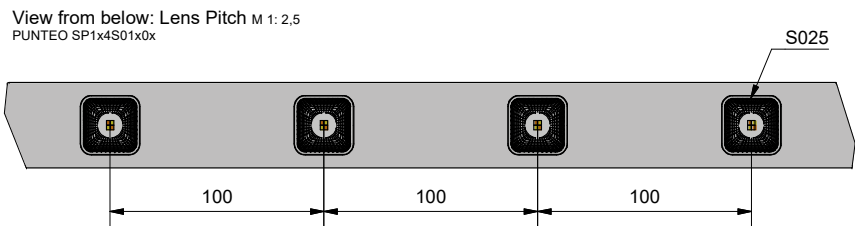

PUNTEO SP 1x4 S01: integration in Polylam ceiling Modul

detail view M 1:1 PUNTEO SP1x4S01x03

02 Mounting clamp bracket unit:
advertised separately for the
desired Polylam Buffer Height!

Examples:

PUNTEO® - SP1x4 - S01

POINT | Integration in Polylam Buffer

- Ceiling cut-out: assembled by Durlum ceiling system
- Protection class: I
- Degree of protection: IP20
- Ambient temp.: <35°C
- Elektric connection: 230V / 50Hz + Dali
- Accessories: Can be mounting with clamping technology in Polylam Buffer. Luminaire is delivered plug ready!

light distribution curve [LDC]

PUNTEO S25 | Index "a" -2x45°

01	LED lighting insert
02	Mounting clamp bracket unit (advertised separately)
03	Polylam Buffer for 4 x S25
04	LED-board
05	Reflector Square 2x45°
06	LED driver
07	Connection terminal 5pol.
08	Male Plug GST15i5 pastel blue L=1m
09	Female Plug GST 15i5 pb for on site connection
10	

Technik Stand 2023 - 09		separate drawing	
<small>(techn. Angaben bei Vollast)</small>			
Order number - 4000K	PUNSP1x4S01a01	PUNSP1x4S01b01	1
Order number - 3000K	PUNSP1x4S01a02	PUNSP1x4S01b02	1
Order number - 2700 / 5000K	PUNSP1x4S01a03	PUNSP1x4S01b03	1
L x W x Height [mm]	490 x 36 x 91	490 x 46 x 92	
Surface	natural anodized	natural anodized	
Light Modul Weight [kg - aprox.]	1,5	1,5	
Light distribution	2 x 45°	asymmetrical	
Colour rendering index CRI	> 80	> 80	
LED lumen [@ 350mA] 4x4 LEDs	2176 lm @ 4000K	2176 lm @ 4000K	
	2032 lm @ 3000K	2032 lm @ 3000K	
Light output ration - LOR [%]	2056 lm @ 2700 / 5000K	2056 lm @ 2700 / 5000K	
	91%	86%	
Total Power [W]	16	16	
Dali Address / LED-Driver	1 / 1 tunable white: 2/2	1 / 1 tunable white: 2/2	
electric connection	Stecker GST15i5 pastelblau (230V / 50Hz +Dali)	Stecker GST15i5 pastelblau (230V / 50Hz +Dali)	
LED driver per circuit breaker @ C13 / B13	28 / 17 tunable white 14 / 8	28 / 17 tunable white 14 / 8	