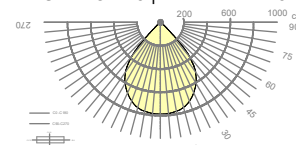

01	LED lighting insert
02	Mounting clamp bracket unit (advertised separately)
03	Polylam Buffer for 4 x S25
04	LED-board
05	Reflector Square 2x45°
06	LED driver
07	Connection terminal 5pol.
08	Male Plug GST15i5 pastel blue L=1m
09	Female Plug GST 15i5 pb for on site connection
10	

Technik Stand 2023 - 09		separate drawing	
(techn. Angaben bei Vollast)			
Order number - 4000K	PUNSP1x4S01a01	PUNSP1x4S01b01	1
Order number - 3000K	PUNSP1x4S01a02	PUNSP1x4S01b02	1
Order number - 2700 / 5000K	PUNSP1x4S01a03	PUNSP1x4S01b03	1
L x W x Height [mm]	490 x 36 x 91	490 x 46 x 92	
Surface	natural anodized	natural anodized	
Light Modul Weight [kg - aprox.]	1,5	1,5	
Light distribution	2 x 45°	asymmetrical	
Colour rendering index CRI	> 80	> 80	
LED lumen [@ 350mA] 4x4 LEDs	2176 lm @ 4000K	2176 lm @ 4000K	
	2032 lm @ 3000K	2032 lm @ 3000K	
Light output ration - LOR [%]	2056 lm @ 2700 / 5000K	2056 lm @ 2700 / 5000K	
	91%	86%	
Total Power [W]	16	16	
Dali Address / LED-Driver	1 / 1 | tunable white: 2/2	1 / 1 | tunable white: 2/2	
electric connection	Stecker GST15i5 pastelblau (230V / 50Hz +Dali)	Stecker GST15i5 pastelblau (230V / 50Hz +Dali)	
LED driver per circuit breaker @ C13 / B13	28 / 17 | tunable white 14 / 8	28 / 17 | tunable white 14 / 8	

Stand 06.10.23

Approved: .....

DIN ISO 9001 certified since May 16, 2016		POINT PUNTEO SP 1x4 S01 durlum technical documents		durlum ceiling lighting ambience	
date	name	integration in Metal panels		durlum GmbH 79650 Schopfheim Germany	
drw. 08.03.2023	probst				
rev. 17.03.2023	probst				
M %	format A3	PUN SP 1x4 S10-x0X		Tel. 0949 7622 3950 Email info@durlum.de	

This drawing is passed on with all rights reserved to durlum and must ONLY be used for common purpode projects. Transmission to third parties especially competitors is prohibited! durlum GmbH

Please refer to the general instructions for the operation