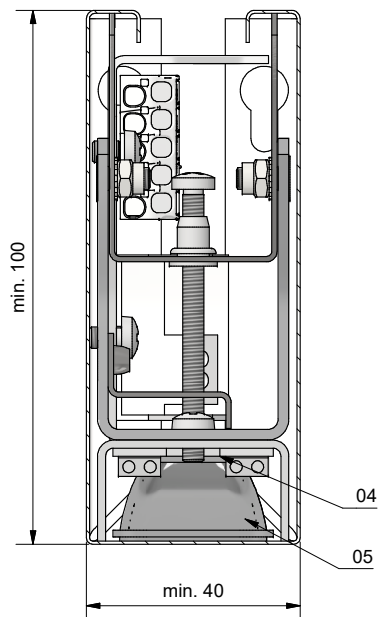

PUNTEO SP 1x4 S01: integration in Polylam ceiling Modul

detail view M 1:1 PUNTEO SP1x4S01x03

02 Mounting clamp bracket unit:
advertised separately for the
desired Polylam Buffer Height!

Examples:

PUNTEO® - SP1x4 - S01

POINT | Integration in Polylam Buffer

- Ceiling cut-out: assembled by Durlum ceiling system
- Protection class: I
- Degree of protection: IP20
- Ambient temp.: <35°C
- Elektric connection: 230V / 50Hz + Dali
- Accessories: Can be mounting with clamping technology in Polylam Buffer. Luminaire is delivered plug ready!

light distribution curve [LDC]

PUNTEO S25 | Index "a" -2x45°

01	LED lighting insert
02	Mounting clamp bracket unit (advertised separately)
03	Polylam Buffer for 4 x S25
04	LED-board
05	Reflector Square 2x45°
06	LED driver
07	Connection terminal 5pol.
08	Male Plug GST15i5 pastel blue L=1m
09	Female Plug GST 15i5 pb for on site connection
10	

Technik Stand 2023 - 09		separate drawing	
<small>(techn. Angaben bei Vollast)</small>			
Order number - 4000K	PUNSP1x4S01a01	PUNSP1x4S01b01	1
Order number - 3000K	PUNSP1x4S01a02	PUNSP1x4S01b02	1
Order number - 2700 / 5000K	PUNSP1x4S01a03	PUNSP1x4S01b03	1
L x W x Height [mm]	490 x 36 x 91	490 x 46 x 92	
Surface	natural anodized	natural anodized	
Light Modul Weight [kg - aprox.]	1,5	1,5	
Light distribution	2 x 45°	asymmetrical	
Colour rendering index CRI	> 80	> 80	
LED lumen [@ 350mA] 4x4 LEDs	2176 lm @ 4000K	2176 lm @ 4000K	
	2032 lm @ 3000K	2032 lm @ 3000K	
Light output ration - LOR [%]	2056 lm @ 2700 / 5000K	2056 lm @ 2700 / 5000K	
	91%	86%	
Total Power [W]	16	16	
Dali Address / LED-Driver	1 / 1 tunable white: 2/2	1 / 1 tunable white: 2/2	
electric connection	Stecker GST15i5 pastelblau (230V / 50Hz +Dali)	Stecker GST15i5 pastelblau (230V / 50Hz +Dali)	
LED driver per circuit breaker @ C13 / B13	28 / 17 tunable white 14 / 8	28 / 17 tunable white 14 / 8	