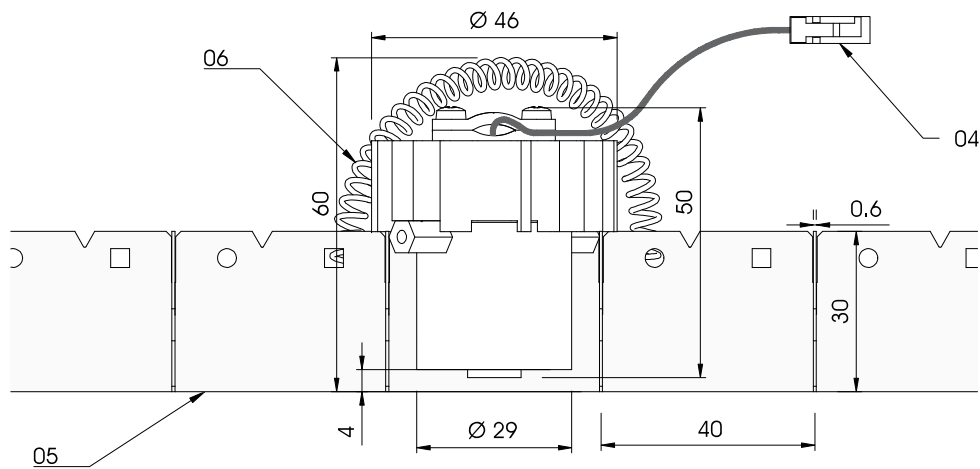

Order number for example
5-PUN N 1x1 S01a 01 A

5-PUN N - order group for Punteo N
1x1 - single light fitting [1 "point"]
S01 - System 01
for cell height 30 mm
a - light distribution - 2 x 38°
01 - light colour - 4,000 K
A - Colour - black

01	Housing
02	Heatsink
03	Elliptical lens system
04	Plug system - L = 0,5 m
05	QUADRA - open cell ceiling
06	Mounting spring for fixing in the ceiling
07	...
08	...
09	...

Approved

DIN ISO 9001 certified according to DIN EN ISO 9001:2015	PUNTEO®-N 1x1 - S01 Integration in open cell ceiling system		durlum durlum GmbH 79650 Schopphelm Germany Tel. 0049 7622 39050 info@durlum.de
	durlum technical documents		
Date	Name	PUNTEO-N 1x1 S01 for QUADRA 30H30	PUNTEO-N1x1-S01_P1
12.02.2025	EM		

3D view
PUNTEO-N 1x1 S01

Cut view
PUNTEO-N 1x1 S01 in Quadra 40H30

Bottom view
PUNTEO-N 1x1 S01 in Quadra 40H30

Top view
PUNTEO-N 1x1 S01 in Quadra 40H30

Light distribution curve [LDC]
PUNTEO N | Index "a" - 2 x 38°

Light distribution curve [LDC]
PUNTEO N | Index "b" - 2 x 20°

PUNTEO®-N 1x1 - S 01 POINT | QUADRA 40H30

for tool-free integration in durlum open cell ceiling
Cell size x height: 30 ... 33 x 30 mm | t = 0,6 mm
Other cell sizes require a module adapter [separate item]