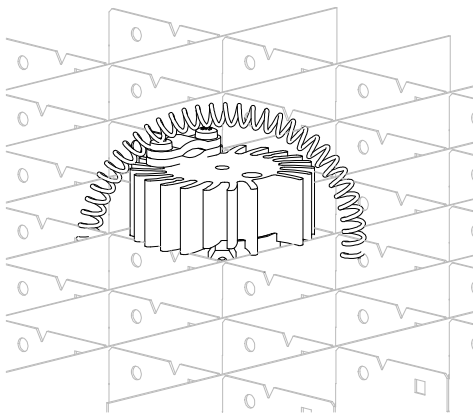

01	Housing
02	Heatsink
03	Elliptical lens system
04	Plug system - L = 0,5 m
05	QUADRA - open cell ceiling
06	Mounting spring for fixing in the ceiling
07	...
08	...
09	...

Approved

DIN ISO 9001 certified according to DIN EN ISO 9001:2015	PUNTEO®-N 1x1 - S01 Integration in open cell ceiling system		durlum durlum GmbH 79650 Schopphelm Germany Tel. 0049 7622 39050 info@durlum.de
	durlum technical documents		
Date	Name	PUNTEO-N 1x1 S01 for QUADRA 30H30	PUNTEO-N1x1-S01_P1
12.02.2025	EM		

3D view
PUNTEO-N 1x1 S01

Cut view
PUNTEO-N 1x1 S01 in Quadra 40H30

Bottom view
PUNTEO-N 1x1 S01 in Quadra 40H30

Top view
PUNTEO-N 1x1 S01 in Quadra 40H30

Light distribution curve [LDC]
PUNTEO N | Index "a" - 2 x 38°

Light distribution curve [LDC]
PUNTEO N | Index "b" - 2 x 20°

PUNTEO®-N 1x1 - S 01 POINT | QUADRA 40H30

for tool-free integration in durlum open cell ceiling
Cell size x height: 30 ... 33 x 30 mm | t = 0,6 mm
Other cell sizes require a module adapter [separate item]