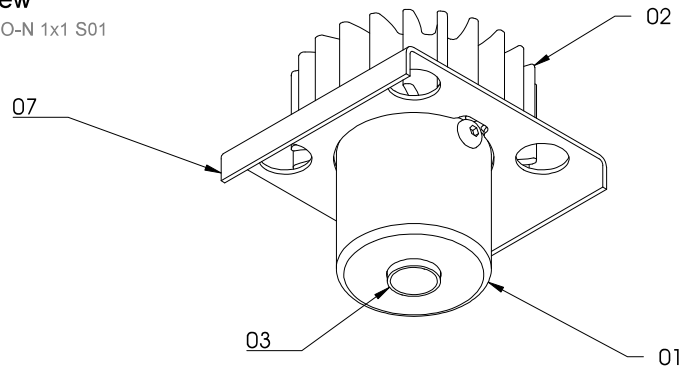

3D view
PUNTEO-N 1x1 S01