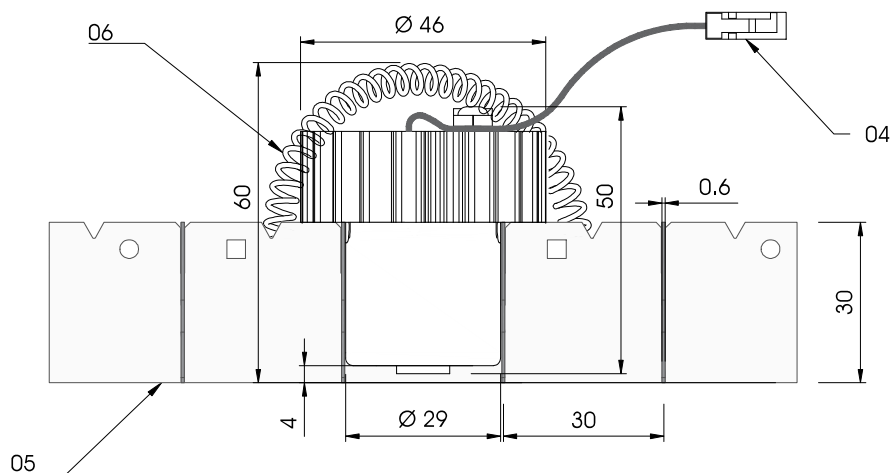

3D view
PUNTEO-N 1x1 S01

Cut view
PUNTEO-N 1x1 S01 in Quadra 30H30

Bottom view
PUNTEO-N 1x1 S01 in Quadra 30H30

Top view
PUNTEO-N 1x1 S01 in Quadra 30H30

Light distribution curve [LDC]
PUNTEO N | Index "a" - 2 x 38°

Light distribution curve [LDC]
PUNTEO N | Index "b" - 2 x 20°

PUNTEO®-N 1x1 - S 01 POINT | QUADRA 30H30

for tool-free integration in durlum open cell ceiling
Cell size x height: 30 ... 33 x 30 mm | t = 0,6 mm
Other cell sizes require a module adapter [separate item]

Surface [please select option] :
 A - black matt - anodized [standard]
 B - white - RAL 9016, matt
 C - white - RAL 9010, matt

Dimension Ø x H : 46 x 50 mm
Installation height : 60 mm

Protection class: III [light fitting without LED driver]
Protection system: IP 20

Order number for example
5-PUN N 1x1 S01a 01 A

5-PUN N - order group for Punteo N
1x1 - single light fitting [1 "point"]
S01 - System 01
for cell height 30 mm
a - light distribution - 2 x 38°
01 - light colour - 4,000 K
A - Colour - black