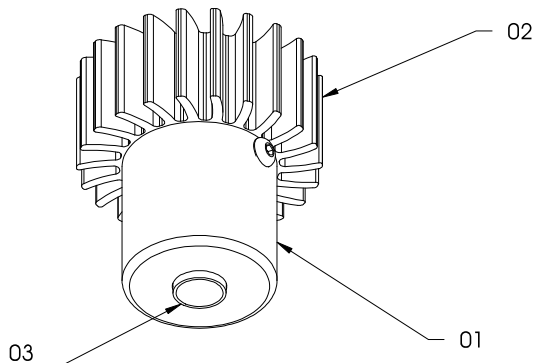

3D view
PUNTEO-N 1x1 S01

Cut view
PUNTEO-N 1x1 S01 in Quadra 30H30

Bottom view
PUNTEO-N 1x1 S01 in Quadra 30H30

Top view
PUNTEO-N 1x1 S01 in Quadra 30H30

Light distribution curve [LDC]
PUNTEO N | Index "a" - 2 x 38°

Light distribution curve [LDC]
PUNTEO N | Index "b" - 2 x 20°

PUNTEO®-N 1x1 - S 01 POINT | QUADRA 30H30

for tool-free integration in durlum open cell ceiling
Cell size x height: 30 ... 33 x 30 mm | t = 0,6 mm
Other cell sizes require a module adapter [separate item]

Surface [please select option] :
 A - black matt - anodized [standard]
 B - white - RAL 9016, matt
 C - white - RAL 9010, matt

Dimension Ø x H : 46 x 50 mm
Installation height : 60 mm

Protection class: III [light fitting without LED driver]
Protection system: IP 20

Order number for example
5-PUN N 1x1 S01a 01 A

5-PUN N - order group for Punteo N
1x1 - single light fitting [1 "point"]
S01 - System 01
for cell height 30 mm
a - light distribution - 2 x 38°
01 - light colour - 4,000 K
A - Colour - black