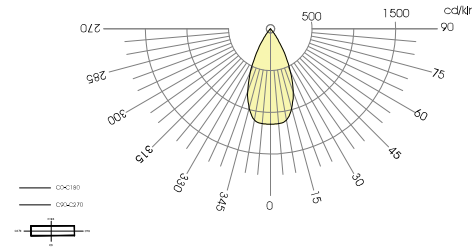

Order number for example
5-PUN N 1x1 S01a 01 A

5-PUN N - order group for Punteo N
1x1 - single light fitting [1 "point"]
S01 - System 01
for cell height 30 mm
a - light distribution - 2 x 38°
01 - light colour - 4,000 K
A - Colour - black

3D view
PUNTEO-N 1x1 S01

Cut view
PUNTEO-N 1x1 S01 in Quadra 40H30

Bottom view
PUNTEO-N 1x1 S01 in Quadra 40H30

Top view
PUNTEO-N 1x1 S01 in Quadra 40H30

Light distribution curve [LDC]
PUNTEO N | Index "a" - 2 x 38°

Light distribution curve [LDC]
PUNTEO N | Index "b" - 2 x 20°

PUNTEO®-N 1x1 - S 01 POINT | QUADRA 40H30

for tool-free integration in durlum open cell ceiling
Cell size x height: 30 ... 33 x 30 mm | t = 0,6 mm
Other cell sizes require a module adapter [separate item]

Light distribution [please select option] :

- a - 2 x 38° | sym. wide beam | LOR 75 %
- b - 2 x 20° | sym. narrow beam | LOR 70 %

LED [please select option] :

- 01 - 4,000 K | 8 W | 905 lm | CRI > 80
- 02 - 3,000 K | 8 W | 850 lm | CRI > 80
- 03 - 2,700 K / 5,000 K | 900 lm | 8 W | CRI > 80
- 04 - 2,700 K | 600 lm | 8 W | CRI > 90
- 05 - 3,000 K | 640 lm | 8 W | CRI > 90