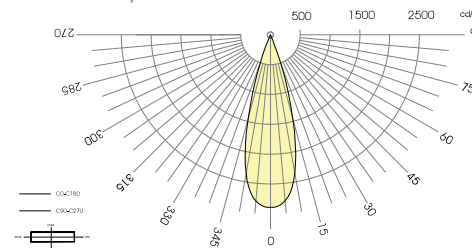

Order number for example
5-PUN N 1x1 S01a 01 A

5-PUN N - order group for Punteo N
1x1 - single light fitting [1 "point"]
S01 - System 01
for cell height 30 mm
a - light distribution - 2 x 38°
01 - light colour - 4,000 K
A - Colour - black

3D view
PUNTEO-N 1x1 S01

Cut view
PUNTEO-N 1x1 S01 in Quadra 40H30

Bottom view
PUNTEO-N 1x1 S01 in Quadra 40H30

Top view
PUNTEO-N 1x1 S01 in Quadra 40H30

Light distribution curve [LDC]
PUNTEO N | Index "a" - 2 x 38°

Light distribution curve [LDC]
PUNTEO N | Index "b" - 2 x 20°

PUNTEO®-N 1x1 - S 01 POINT | QUADRA 40H30

for tool-free integration in durlum open cell ceiling
Cell size x height: 30 ... 33 x 30 mm | t = 0,6 mm
Other cell sizes require a module adapter [separate item]

Light distribution [please select option] :

- a - 2 x 38° | sym. wide beam | LOR 75 %
- b - 2 x 20° | sym. narrow beam | LOR 70 %

LED [please select option] :

- 01 - 4,000 K | 8 W | 905 lm | CRI > 80
- 02 - 3,000 K | 8 W | 850 lm | CRI > 80
- 03 - 2,700 K / 5,000 K | 900 lm | 8 W | CRI > 80
- 04 - 2,700 K | 600 lm | 8 W | CRI > 90
- 05 - 3,000 K | 640 lm | 8 W | CRI > 90