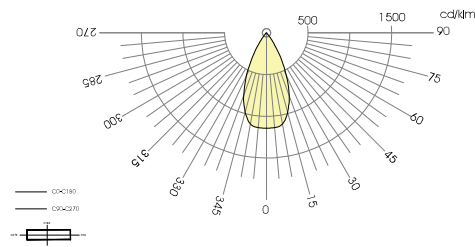

3D view
PUNTEO-N 1x1 S01

Cut view
PUNTEO-N 1x1 S01 in Quadra 30H30

Bottom view
PUNTEO-N 1x1 S01 in Quadra 30H30

Top view
PUNTEO-N 1x1 S01 in Quadra 30H30

Light distribution curve [LDC]
PUNTEO N | Index "a" - 2 x 38°

Light distribution curve [LDC]
PUNTEO N | Index "b" - 2 x 20°

PUNTEO®-N 1x1 - S 01 POINT | QUADRA 30H30

for tool-free integration in durlum open cell ceiling
Cell size x height: 30 ... 33 x 30 mm | t = 0,6 mm
Other cell sizes require a module adapter [separate item]

Light distribution [please select option] :
 a - 2 x 38° | sym. wide beam | LOR 75 %
 b - 2 x 20° | sym. narrow beam | LOR 70 %

LED [please select option] :
 01 - 4,000 K | 8 W | 905 lm | CRI > 80
 02 - 3,000 K | 8 W | 850 lm | CRI > 80
 03 - 2,700 K / 5,000 K | 900 lm | 8 W | CRI > 80
 04 - 2,700 K | 600 lm | 8 W | CRI > 90
 05 - 3,000 K | 640 lm | 8 W | CRI > 90

Order number for example
5-PUN N 1x1 S01a 01 A

5-PUN N - order group for Punteo N
1x1 - single light fitting [1 "point"]
S01 - System 01
for cell height 30 mm
a - light distribution - 2 x 38°
01 - light colour - 4,000 K
A - Colour - black