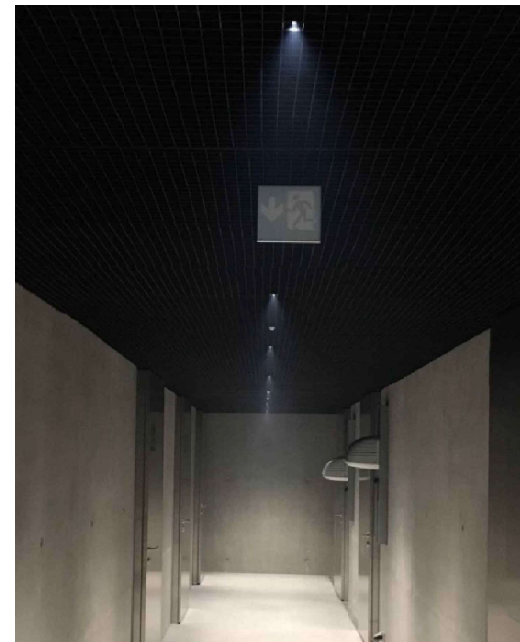

Order number for example

5-PUN N 1x1 S01a 01 A

- 5-PUN N - order group for Punteo N
- 1x1 - single light fitting [1 "point"]
- S01 - System 01
for cell height 30 mm
- a - light distribution - 2 x 38°
- 01 - light colour - 4,000 K
- A - Colour - black