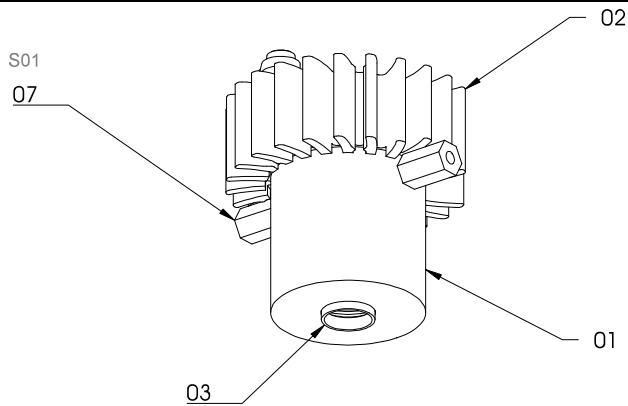

3D view
PUNTEO-N 1x1 S01