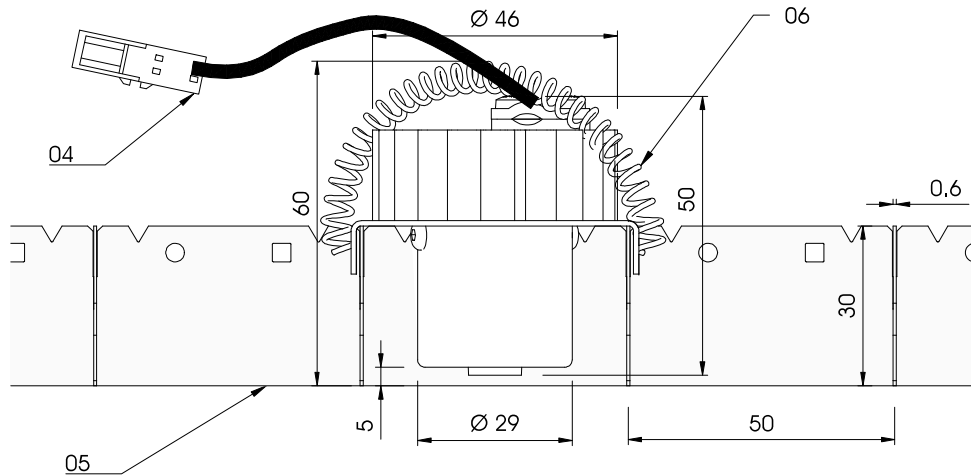

Surface [please select option] :

- A - black matt - anodized [standard]
- B - white - RAL 9016, matt
- C - white - RAL 9010, matt

Dimension Ø x H : 46 x 50 mm
Installation height : 60 mm

Protection class: III [light fitting without LED driver]
Protection system: IP 20

Order number for example

5-PUN N 1x1 S01a 01 A

- 5-PUN N - order group for Punteo N
- 1x1 - single light fitting [1 "point"]
- S01 - System 01
for cell height 30 mm
- a - light distribution - 2 x 38°
- 01 - light colour - 4,000 K
- A - Colour - black

01	Housing
02	Heatsink
03	Elliptic lens system
04	Plug system to ballast [ballast separate item]
05	QUADRA - open cell ceiling
06	Mounting spring for fixing in the ceiling
07	Module adapter [distance bolts] - sep. item
Order no. : # 5-PN1x1Q40HXX-A1	
Colour: galvanized	

3D view
PUNTEO-N 1x1 S01

Cut view
PUNTEO-N 1x1 S01 in Quadra 50H30

3D bottom view
PUNTEO-N 1x1 S01 in Quadra 50H30

3D top view
PUNTEO-N 1x1 S01 in Quadra 50H30

Light distribution curve [LDC]
PUNTEO N | Index "a" - 2 x 38°