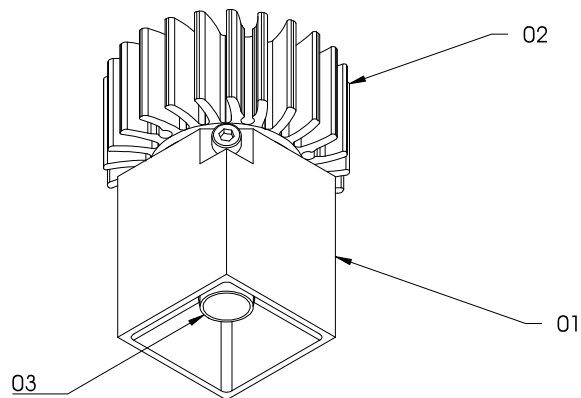

3D view
PUNTEO-N S07 1x1

Front view
PUNTEO-N 1x1 S07 in TICELL_N 33.64H40

Bottom view
PUNTEO-N 1x1 S07 in TICELL_N 33.64H40

Top view
PUNTEO-N 1x1 S07 in TICELL_N 33.64H40

Light distribution curve [LDC]
PUNTEO N | Index "a" - 2 x 38°

Light distribution curve [LDC]
PUNTEO N | Index "b" - 2 x 20°

PUNTEO®-N 1x1 - S 07 POINT | TICELL_N 33.64H40

for tool-free integration in durlum open cell ceiling
Cell size x height: 30 ... 33 x 30 mm | t = 0,6 mm
Other cell sizes require a module adapter [separate item]

- Surface [please select option] :**
- A - black matt - anodized [standard]
 - B - white - RAL 9016, matt
 - C - white - RAL 9010, matt

Dimension Ø x H : 46 x 64 mm
Installation height : 75 mm

Protection class: III [light fitting without LED driver]
Protection system: IP 20

Order number for example
5-PUN N 1x1 S07a 01 A

- 5-PUN N - order group for Punteo N
- 1x1 - single light fitting [1 "point"]
- S02 - System 07
for cell height 40 mm
- a - light distribution - 2 x 38°
- 01 - light colour - 4,000 K
- A - Colour - black