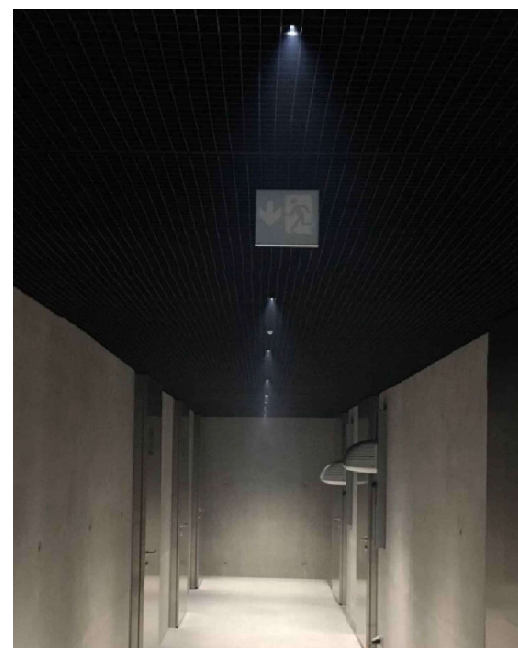

PUNTEO®-N 1x1 - S 07 POINT | TICELL_N 33.64H40

for tool-free integration in durlum open cell ceiling
Cell size x height: 30 ... 33 x 30 mm | t = 0,6 mm
Other cell sizes require a module adapter [separate item]

1. **Light distribution [please select option] :**
2. ☐ a - 2 x 38° | sym. wide beam | LOR 75 %
   - ☐ b - 2 x 20° | sym. narrow beam | LOR 70 %

1. **LED [please select option] :**
2. ☐ 01 - 4,000 K | 8 W | 905 lm | CRI > 80
   - ☐ 02 - 3,000 K | 8 W | 850 lm | CRI > 80
   - ☐ 03 - 2,700 K / 5,000 K | 900 lm | 8 W | CRI > 80
   - ☐ 04 - 2,700 K | 600 lm | 8 W | CRI > 90
   - ☐ 05 - 3,000 K | 640 lm | 8 W | CRI > 90

1. **Surface [please select option] :**
2. ☐ A - black matt - anodized [standard]
   - ☐ B - white - RAL 9016, matt
   - ☐ C - white - RAL 9010, matt

Dimension Ø x H : 46 x 64 mm
Installation height : 75 mm

Protection class: III [light fitting without LED driver]
Protection system: IP 20

Life Time: Average L80 [Ta 25 °C] > 50,000 h

Electrical connection:
Plug 2-pin - L = 0,5 m - to connect with separate LED driver unit [not included]

Note:
LED driver unit and mounting accessories must be ordered separately.

Order number for example
5-PUN N 1x1 S07a 01 A

- 5-PUN N - order group for Punteo N
- 1x1 - single light fitting [1 "point"]
- S02 - System 07
  for cell height 40 mm
- a - light distribution - 2 x 38°
- 01 - light colour - 4,000 K
- A - Colour - black