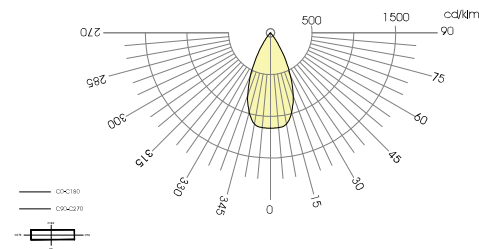

3D view
PUNTEO-N S07 1x1

Front view
PUNTEO-N 1x1 S07 in TICELL_N 33.64H40

Bottom view
PUNTEO-N 1x1 S07 in TICELL_N 33.64H40

Top view
PUNTEO-N 1x1 S07 in TICELL_N 33.64H40

Light distribution curve [LDC]
PUNTEO N | Index "a" - 2 x 38°

Light distribution curve [LDC]
PUNTEO N | Index "b" - 2 x 20°

PUNTEO®-N 1x1 - S 07 POINT | TICELL_N 33.64H40

for tool-free integration in durlum open cell ceiling
Cell size x height: 30 ... 33 x 30 mm | t = 0,6 mm
Other cell sizes require a module adapter [separate item]

- Light distribution [please select option] :**
- a - 2 x 38° | sym. wide beam | LOR 75 %
 - b - 2 x 20° | sym. narrow beam | LOR 70 %

- LED [please select option] :**
- 01 - 4,000 K | 8 W | 905 lm | CRI > 80
 - 02 - 3,000 K | 8 W | 850 lm | CRI > 80
 - 03 - 2,700 K / 5,000 K | 900 lm | 8 W | CRI > 80
 - 04 - 2,700 K | 600 lm | 8 W | CRI > 90
 - 05 - 3,000 K | 640 lm | 8 W | CRI > 90

- Surface [please select option] :**
- A - black matt - anodized [standard]
 - B - white - RAL 9016, matt
 - C - white - RAL 9010, matt

Dimension Ø x H : 46 x 64 mm
Installation height : 75 mm

Protection class: III [light fitting without LED driver]
Protection system: IP 20