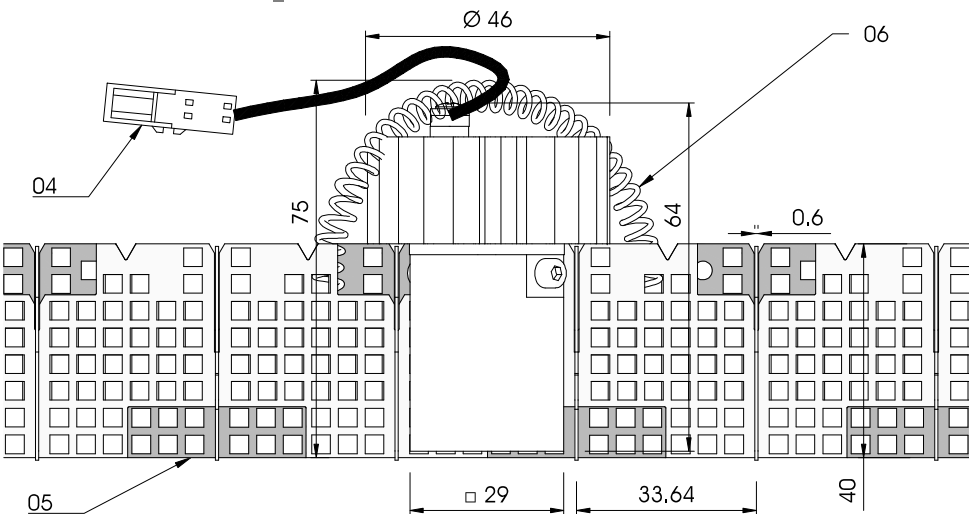

3D view
PUNTEO-N S07 1x1

Front view
PUNTEO-N 1x1 S07 in TICELL_N 33.64H40

Bottom view
PUNTEO-N 1x1 S07 in TICELL_N 33.64H40

Top view
PUNTEO-N 1x1 S07 in TICELL_N 33.64H40

Light distribution curve [LDC]
PUNTEO N | Index "a" - 2 x 38°

Light distribution curve [LDC]
PUNTEO N | Index "b" - 2 x 20°

PUNTEO®-N 1x1 - S 07 POINT | TICELL_N 33.64H40

for tool-free integration in durlum open cell ceiling
Cell size x height: 30 ... 33 x 30 mm | t = 0,6 mm
Other cell sizes require a module adapter [separate item]

- Surface [please select option] :**
- A - black matt - anodized [standard]
 - B - white - RAL 9016, matt
 - C - white - RAL 9010, matt

Dimension Ø x H : 46 x 64 mm
Installation height : 75 mm

Protection class: III [light fitting without LED driver]
Protection system: IP 20

Order number for example
5-PUN N 1x1 S07a 01 A

- 5-PUN N - order group for Punteo N
- 1x1 - single light fitting [1 "point"]
- S02 - System 07
for cell height 40 mm
- a - light distribution - 2 x 38°
- 01 - light colour - 4,000 K
- A - Colour - black