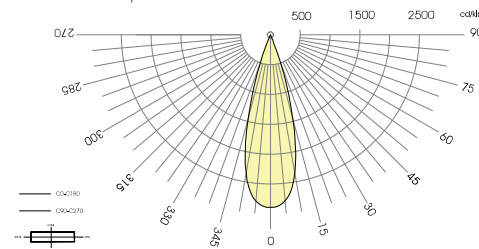

3D view
PUNTEO-N S07 1x1

Front view
PUNTEO-N 1x1 S07 in TICELL_N 33.64H40

Bottom view
PUNTEO-N 1x1 S07 in TICELL_N 33.64H40

Top view
PUNTEO-N 1x1 S07 in TICELL_N 33.64H40

Light distribution curve [LDC]
PUNTEO N | Index "a" - 2 x 38°

Light distribution curve [LDC]
PUNTEO N | Index "b" - 2 x 20°

PUNTEO®-N 1x1 - S 07 POINT | TICELL_N 33.64H40

for tool-free integration in durlum open cell ceiling
Cell size x height: 30 ... 33 x 30 mm | t = 0,6 mm
Other cell sizes require a module adapter [separate item]

- Light distribution [please select option] :**
- a - 2 x 38° | sym. wide beam | LOR 75 %
 - b - 2 x 20° | sym. narrow beam | LOR 70 %

- LED [please select option] :**
- 01 - 4,000 K | 8 W | 905 lm | CRI > 80
 - 02 - 3,000 K | 8 W | 850 lm | CRI > 80
 - 03 - 2,700 K / 5,000 K | 900 lm | 8 W | CRI > 80
 - 04 - 2,700 K | 600 lm | 8 W | CRI > 90
 - 05 - 3,000 K | 640 lm | 8 W | CRI > 90

- Surface [please select option] :**
- A - black matt - anodized [standard]
 - B - white - RAL 9016, matt
 - C - white - RAL 9010, matt

Dimension Ø x H : 46 x 64 mm
Installation height : 75 mm

Protection class: III [light fitting without LED driver]
Protection system: IP 20