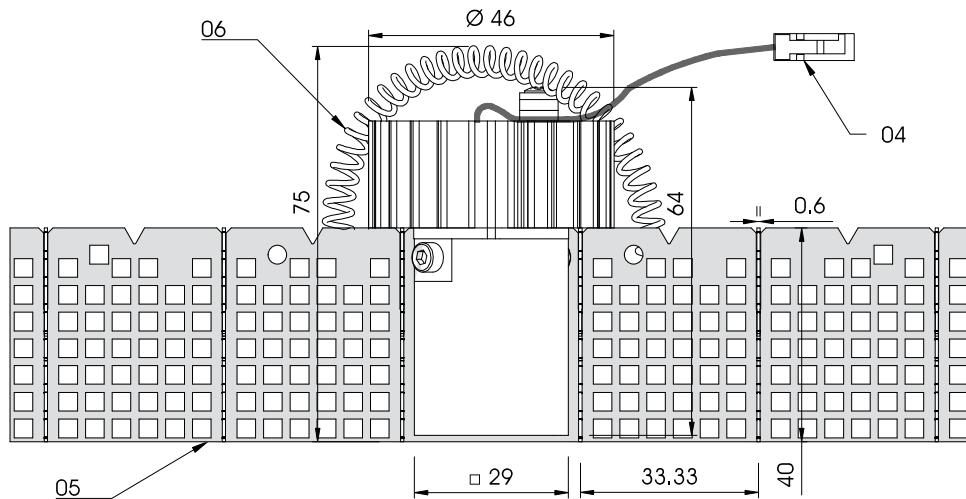

3D view
PUNTEO-N S07 1x1

Front view
PUNTEO-N 1x1 S07 in TICELL 33.33H40

Bottom view
PUNTEO-N 1x1 S07 in TICELL 33.33H40

Top view
PUNTEO-N 1x1 S07 in TICELL 33.33H40

Light distribution curve [LDC]
PUNTEO N | Index "a" - 2 x 38°

Light distribution curve [LDC]
PUNTEO N | Index "b" - 2 x 20°

PUNTEO®-N 1x1 - S 07 POINT | TICELL 33.33H40

for tool-free integration in durlum open cell ceiling
Cell size x height: 30 ... 33 x 30 mm | t = 0,6 mm
Other cell sizes require a module adapter [separate item]

- Surface [please select option] :**
- A - black matt - anodized [standard]
 - B - white - RAL 9016, matt
 - C - white - RAL 9010, matt

Dimension Ø x H : 46 x 64 mm
Installation height : 75 mm

Protection class: III [light fitting without LED driver]
Protection system: IP 20

Order number for example
5-PUN N 1x1 S07a 01 A

- 5-PUN N - order group for Punteo N
- 1x1 - single light fitting [1 "point"]
- S02 - System 07
for cell height 40 mm
- a - light distribution - 2 x 38°
- 01 - light colour - 4,000 K
- A - Colour - black