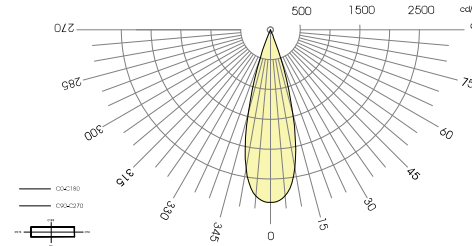

3D view
PUNTEO-N S07 1x1

Front view
PUNTEO-N 1x1 S07 in TICELL 33.33H40

Bottom view
PUNTEO-N 1x1 S07 in TICELL 33.33H40

Top view
PUNTEO-N 1x1 S07 in TICELL 33.33H40

Light distribution curve [LDC]
PUNTEO N | Index "a" - 2 x 38°

Light distribution curve [LDC]
PUNTEO N | Index "b" - 2 x 20°

PUNTEO®-N 1x1 - S 07 POINT | TICELL 33.33H40

for tool-free integration in durlum open cell ceiling
Cell size x height: 30 ... 33 x 30 mm | t = 0,6 mm
Other cell sizes require a module adapter [separate item]

- Light distribution [please select option] :**
- a - 2 x 38° | sym. wide beam | LOR 75 %
 - b - 2 x 20° | sym. narrow beam | LOR 70 %

- LED [please select option] :**
- 01 - 4,000 K | 8 W | 905 lm | CRI > 80
 - 02 - 3,000 K | 8 W | 850 lm | CRI > 80
 - 03 - 2,700 K / 5,000 K | 900 lm | 8 W | CRI > 80
 - 04 - 2,700 K | 600 lm | 8 W | CRI > 90
 - 05 - 3,000 K | 640 lm | 8 W | CRI > 90

- Surface [please select option] :**
- A - black matt - anodized [standard]
 - B - white - RAL 9016, matt
 - C - white - RAL 9010, matt

Dimension Ø x H : 46 x 64 mm
Installation height : 75 mm

Protection class: III [light fitting without LED driver]
Protection system: IP 20