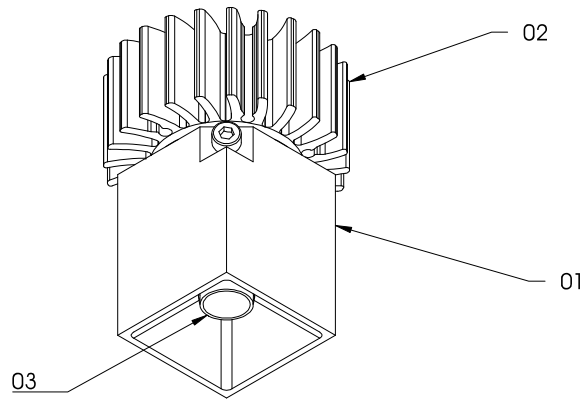

3D view
PUNTEO-N S07 1x1

Front view
PUNTEO-N 1x1 S07 in TICELL 33.33H40

Bottom view
PUNTEO-N 1x1 S07 in TICELL 33.33H40

Top view
PUNTEO-N 1x1 S07 in TICELL 33.33H40

Light distribution curve [LDC]
PUNTEO N | Index "a" - 2 x 38°

Light distribution curve [LDC]
PUNTEO N | Index "b" - 2 x 20°

PUNTEO®-N 1x1 - S 07 POINT | TICELL 33.33H40

for tool-free integration in durlum open cell ceiling
Cell size x height: 30 ... 33 x 30 mm | t = 0,6 mm
Other cell sizes require a module adapter [separate item]

- Surface [please select option] :**
- A - black matt - anodized [standard]
 - B - white - RAL 9016, matt
 - C - white - RAL 9010, matt

Dimension Ø x H : 46 x 64 mm
Installation height : 75 mm

Protection class: III [light fitting without LED driver]
Protection system: IP 20

Order number for example
5-PUN N 1x1 S07a 01 A

- 5-PUN N - order group for Punteo N
- 1x1 - single light fitting [1 "point"]
- S02 - System 07
for cell height 40 mm
- a - light distribution - 2 x 38°
- 01 - light colour - 4,000 K
- A - Colour - black