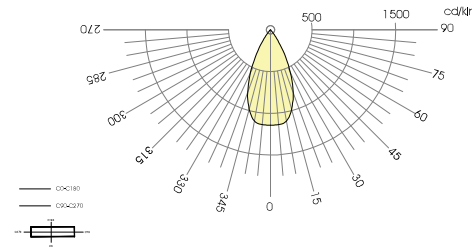

3D view
PUNTEO-N S07 1x1

Front view
PUNTEO-N 1x1 S07 in TICELL 33.33H40

Bottom view
PUNTEO-N 1x1 S07 in TICELL 33.33H40

Top view
PUNTEO-N 1x1 S07 in TICELL 33.33H40

Light distribution curve [LDC]
PUNTEO N | Index "a" - 2 x 38°

Light distribution curve [LDC]
PUNTEO N | Index "b" - 2 x 20°

PUNTEO®-N 1x1 - S 07 POINT | TICELL 33.33H40

for tool-free integration in durlum open cell ceiling
Cell size x height: 30 ... 33 x 30 mm | t = 0,6 mm
Other cell sizes require a module adapter [separate item]

- Surface [please select option] :**
- A - black matt - anodized [standard]
 - B - white - RAL 9016, matt
 - C - white - RAL 9010, matt

Dimension Ø x H : 46 x 64 mm
Installation height : 75 mm

Protection class: III [light fitting without LED driver]
Protection system: IP 20

Order number for example
5-PUN N 1x1 S07a 01 A

- 5-PUN N - order group for Punteo N
- 1x1 - single light fitting [1 "point"]
- S02 - System 07
for cell height 40 mm
- a - light distribution - 2 x 38°
- 01 - light colour - 4,000 K
- A - Colour - black